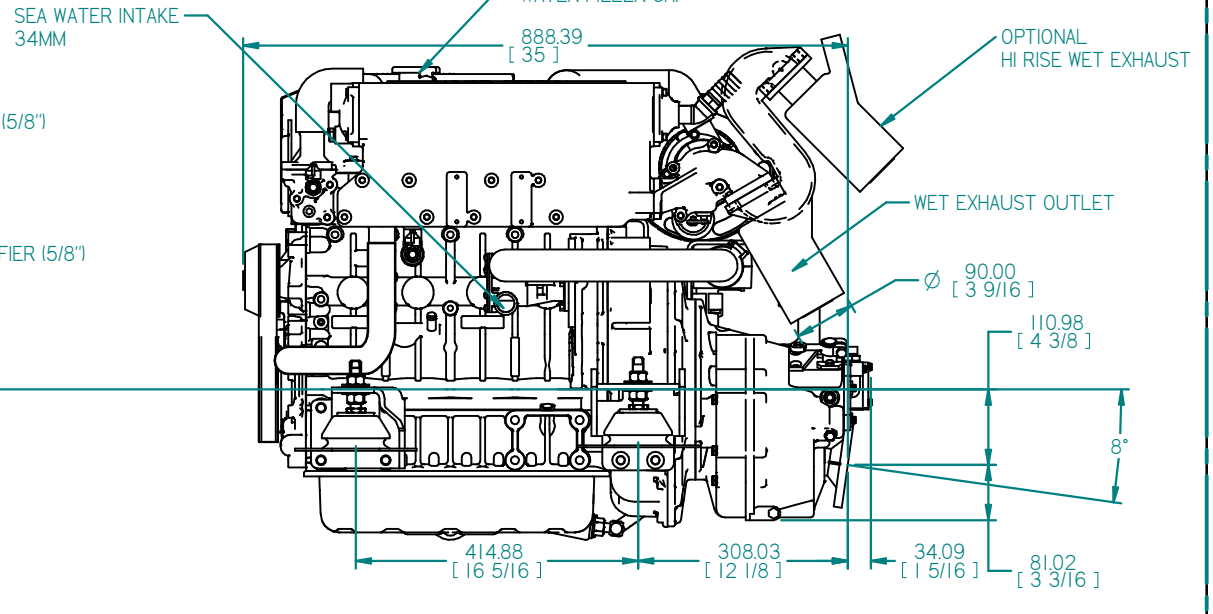

FLEXIBLE MOUNT

GEARBOX OUTPUT

REV	DESCRIPTION	DATE	APP'D	DRAWN	NOTES
01					

TITLE:
B70HE-T (US SPEC)
TM345A GEARBOX

DIMENSIONS IN MM (INCH) DO NOT SCALE PART FILE NAME: 100-23082 B70HE-T 345A.asm

BETA MARINE
 TEL: (01452) 723492 FAX: (01452) 729916

BETA MARINE LTD,
 DAVY WAY,
 WATERWELLS,
 QUEDGELEY,
 GLOUCESTER. GL2 2AD, UK

DRAWN BY: **JLT**
 CHECKED BY: **TW**

SIZE **A4** DWG NO: **100-23082** REV **00**
 SCALE **NTS** PAGE **1 of 1** DATE **14/04/2021**