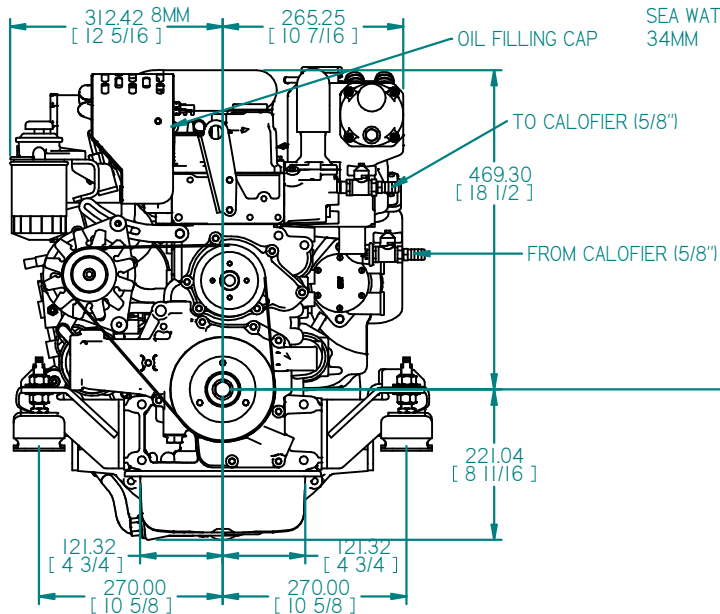

FLEXIBLE MOUNT

GEARBOX OUTPUT

REV	DESCRIPTION	DATE	APP'D	DRAWN	NOTES
01					

TITLE:
B70HE-T (US SPEC)
TM345A GEARBOX

DIMENSIONS IN MM (INCH) DO NOT SCALE PART FILE NAME: 100-23082 B70HE-T 345A.asm

BETA MARINE
 TEL: (01452) 723492 FAX: (01452) 729916

BETA MARINE LTD,
 DAVY WAY,
 WATERWELLS,
 QUEDGELEY,
 GLOUCESTER. GL2 2AD, UK

DRAWN BY: **JLT**
 CHECKED BY: **TW**

SIZE **A4** DWG NO: **100-23082** REV **00**
 SCALE **NTS** PAGE **1 of 1** DATE **14/04/2021**