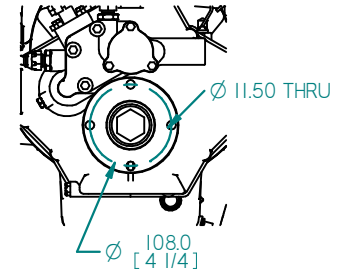

FLEXIBLE MOUNT

GEARBOX OUTPUT

REV	DESCRIPTION	DATE	APP'D	DRAWN	NOTES
01					

TITLE:
B70HE-T (US SPEC)
TM345A GEARBOX

DIMENSIONS IN MM (INCH) DO NOT SCALE PART FILE NAME: 100-23082 B70HE-T 345A.asm

BETA MARINE
 TEL: (01452) 723492 FAX: (01452) 729916

BETA MARINE LTD,
 DAVY WAY,
 WATERWELLS,
 QUEDGELEY,
 GLOUCESTER. GL2 2AD, UK

DRAWN BY: **JLT**
 CHECKED BY: **TW**

SIZE **A4** DWG NO: **100-23082** REV **00**
 SCALE **NTS** PAGE **1 of 1** DATE **14/04/2021**