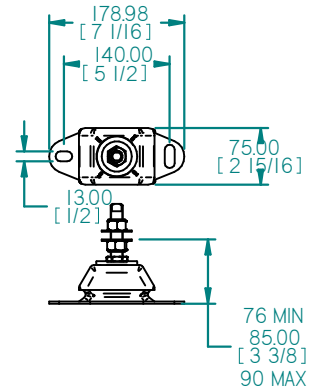

FLEXIBLE MOUNT

GEARBOX OUTPUT

REV	DESCRIPTION	DATE	APP'D	DRAWN	NOTES
01					

TITLE:
B70HE-T (US SPEC)
TM345A GEARBOX

DIMENSIONS IN MM (INCH) DO NOT SCALE PART FILE NAME: 100-23082 B70HE-T 345A.asm

BETA MARINE
 TEL: (01452) 723492 FAX: (01452) 729916

BETA MARINE LTD,
 DAVY WAY,
 WATERWELLS,
 QUEDGELEY,
 GLOUCESTER. GL2 2AD, UK

DRAWN BY: **JLT**
 CHECKED BY: **TW**

SIZE **A4** DWG NO: **100-23082** REV **00**
 SCALE **NTS** PAGE **1 of 1** DATE **14/04/2021**