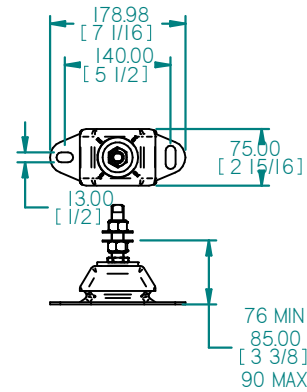

FLEXIBLE MOUNT

GEARBOX OUTPUT

SEA WATER INTAKE
34MM

REV	DESCRIPTION	DATE	APP'D	DRAWN	NOTES
01					

TITLE:
**B70HE-T (US SPEC)
PRM280 GEARBOX**

DIMENSIONS IN MM (INCH)
DO NOT SCALE

BETA MARINE

BETA MARINE LTD,
DAVY WAY,
WATERWELLS,
QUEDGELEY,
GLOUCESTER. GL2 2AD, UK

TEL: (01452) 723492 FAX: (01452) 729916

PART FILE NAME: 100-23039 B70HE-T PRM280 US SPEC.asm

DRAWN BY: **JLT** SIZE: **A4** DWG NO: **100-23039** REV: **00**

CHECKED BY: **TW** SCALE: **NTS** PAGE: **1 of 1** DATE: **09/04/2021**