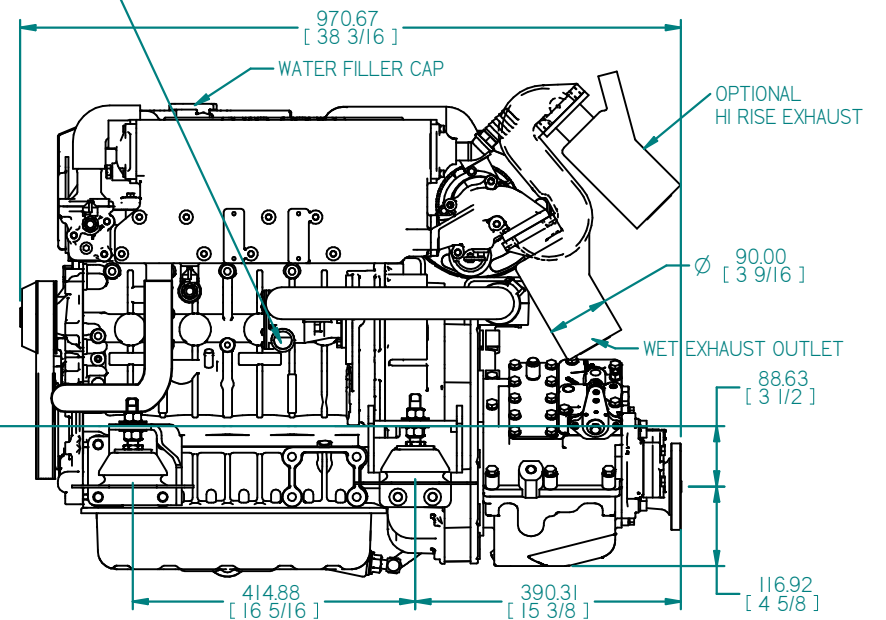

FLEXIBLE MOUNT

GEARBOX OUTPUT

SEA WATER INTAKE
34MM

REV	DESCRIPTION	DATE	APP'D	DRAWN	NOTES
01					

TITLE:
**B70HE-T (US SPEC)
PRM280 GEARBOX**

DIMENSIONS IN MM (INCH)
DO NOT SCALE

BETA MARINE

BETA MARINE LTD,
DAVY WAY,
WATERWELLS,
QUEDGELEY,
GLOUCESTER. GL2 2AD, UK

TEL: (01452) 723492 FAX: (01452) 729916

PART FILE NAME: 100-23039 B70HE-T PRM280 US SPEC.asm

DRAWN BY: **JLT** SIZE: **A4** DWG NO: **100-23039** REV: **00**

CHECKED BY: **TW** SCALE: **NTS** PAGE: **1 of 1** DATE: **09/04/2021**