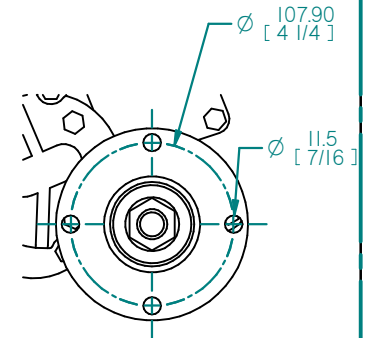

FLEXIBLE MOUNT

GEARBOX OUTPUT

SEA WATER INTAKE
34MM

REV	DESCRIPTION	DATE	APP'D	DRAWN	NOTES
01					

TITLE:
**B70HE-T (US SPEC)
PRM280 GEARBOX**

DIMENSIONS IN MM (INCH)
DO NOT SCALE

BETA MARINE

BETA MARINE LTD,
DAVY WAY,
WATERWELLS,
QUEDGELEY,
GLOUCESTER. GL2 2AD, UK

TEL: (01452) 723492 FAX: (01452) 729916

PART FILE NAME: 100-23039 B70HE-T PRM280 US SPEC.asm

DRAWN BY: **JLT** SIZE: **A4** DWG NO: **100-23039** REV: **00**

CHECKED BY: **TW** SCALE: **NTS** PAGE: **1 of 1** DATE: **09/04/2021**