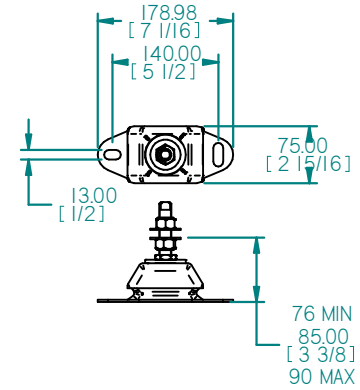

FLEXIBLE MOUNT

GEARBOX OUPUT

REV	DESCRIPTION	DATE	APP'D	DRAWN	NOTES
01					

TITLE: **B70HE-T (US SPEC)
TM93 GEARBOX**

DIMENSIONS IN MM (INCH) DO NOT SCALE PART FILE NAME: 100-22998 B70HE-T TM93 US SPEC.asm