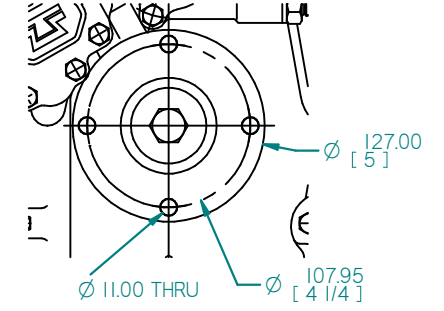

FLEXIBLE MOUNT

GEARBOX OUPUT

REV	DESCRIPTION	DATE	APP'D	DRAWN	NOTES
01					

TITLE: **B70HE-T (US SPEC)
TM93 GEARBOX**

DIMENSIONS IN MM (INCH) DO NOT SCALE PART FILE NAME: 100-22998 B70HE-T TM93 US SPEC.asm

BETA MARINE

BETA MARINE LTD,
DAVY WAY,
WATERWELLS,
QUEDGELEY,
GLOUCESTER. GL2 2AD, UK

DRAWN BY: **JLT**
CHECKED BY: **TW**

SIZE **A4** DWG NO: **100-22998** REV **00**
SCALE **NTS** PAGE **1 of 1** DATE **26/03/2021**