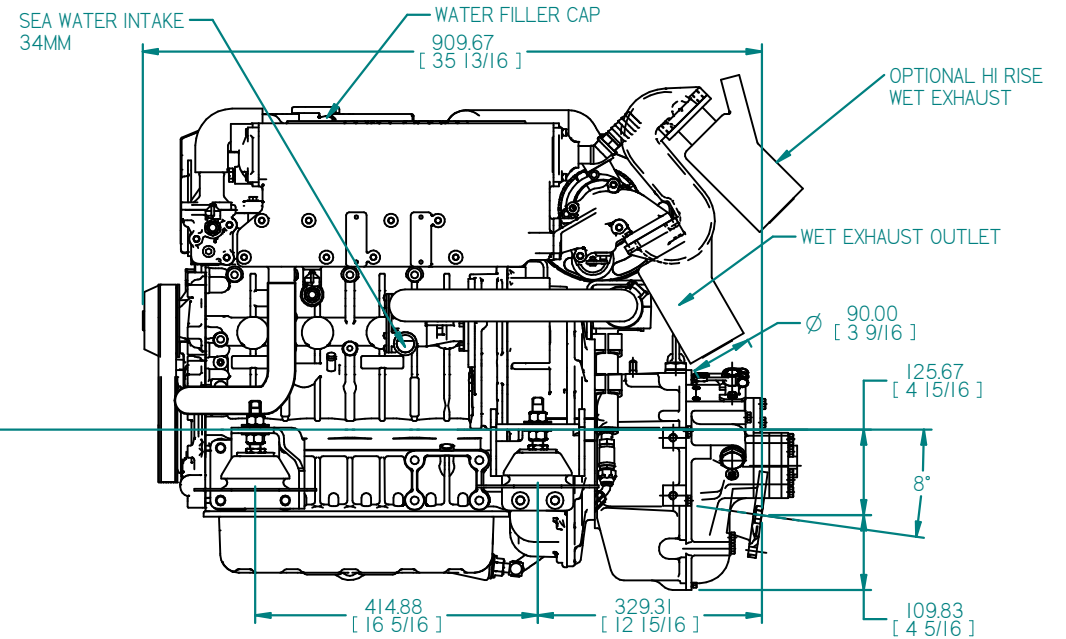

FLEXIBLE MOUNT

GEARBOX OUPUT

REV	DESCRIPTION	DATE	APP'D	DRAWN	NOTES
01					

TITLE: **B70HE-T (US SPEC)
TM93 GEARBOX**

DIMENSIONS IN MM (INCH) DO NOT SCALE PART FILE NAME: 100-22998 B70HE-T TM93 US SPEC.asm