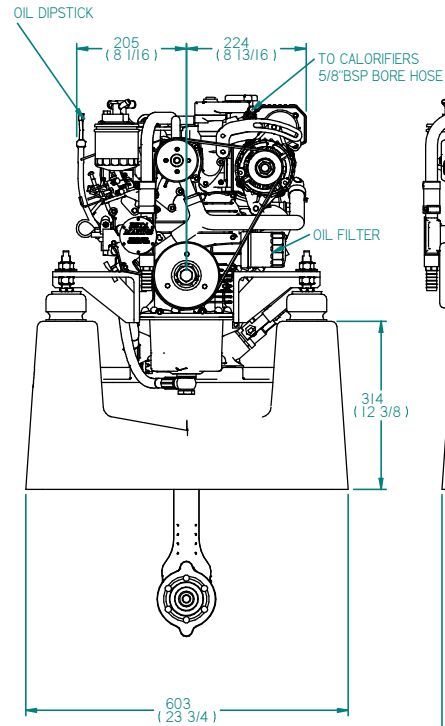

FLEXIBLE MOUNT

REV	DESCRIPTION	DATE	APPD	DRAWN
01				

NOTES		TITLE: BETA 25 HEAT EXCHANGE SEA PROP 60			
DIMENSIONS IN MM (INCH) DO NOT SCALE		PART FILE NAME: 100-08623 BETA25 (90) HE SEA PROP 60.asm			
BETA MARINE		DRAWN BY: TW		SIZE: A3	DWG NO: 100-08623
BETA MARINE LTD. DAVY WAY, WATERWELLS, QUEDDELEY, GLOUCESTERS, GL2 2AD, UK		CHECKED BY: LT		SCALE: NTS	PAGE: 1 of 1
TEL: (01452) 723492		FAX: (01452) 729916		DATE: 19/03/2014	REV: 02