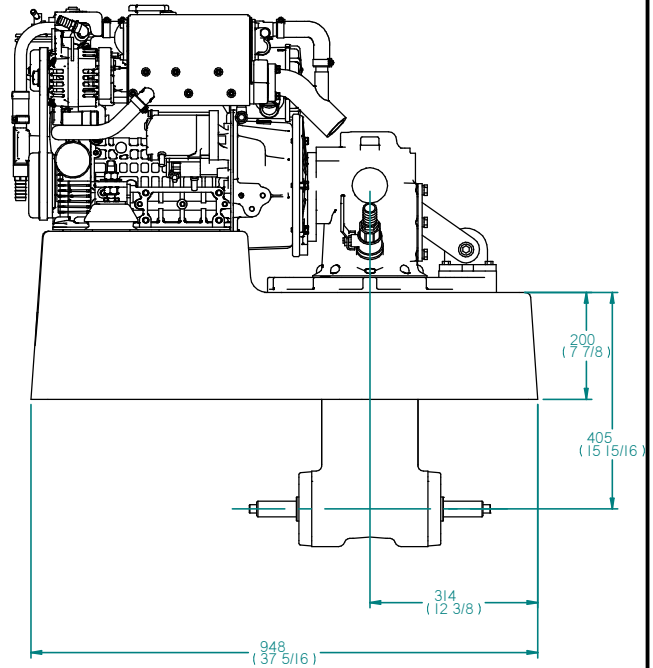

FLEXIBLE MOUNT

REV	DESCRIPTION	DATE	APPD	DRAWN
01				

NOTES		TITLE: BETA 25 HEAT EXCHANGE SEA PROP 60			
DIMENSIONS IN MM (INCH) DO NOT SCALE		PART FILE NAME: 100-08623 BETA25 (90) HE SEA PROP 60.asm			
BETA MARINE		DRAWN BY: TW		SIZE: A3	DWG NO: 100-08623
BETA MARINE LTD. DAVY WAY, WATERWELLS, QUEDDELEY, GLOUCESTERS, GL2 2AD, UK		CHECKED BY: LT		SCALE: NTS	PAGE: 1 of 1
TEL: (01452) 723492		FAX: (01452) 729916		DATE: 19/03/2014	REV: 02