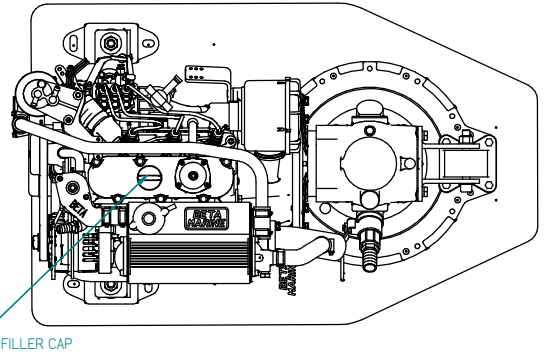

FLEXIBLE MOUNT

REV	DESCRIPTION	DATE	APPD	DRAWN
01				

NOTES		TITLE: BETA 25 HEAT EXCHANGE SEA PROP 60			
DIMENSIONS IN MM (INCH) DO NOT SCALE		PART FILE NAME: 100-08623 BETA25 (90) HE SEA PROP 60.asm			
BETA MARINE		DRAWN BY: TW		SIZE: A3	DWG NO: 100-08623
BETA MARINE LTD. DAVY WAY, WATERWELLS, QUEDDELEY, GLOUCESTERS, GL2 2AD, UK		CHECKED BY: LT		SCALE: NTS	PAGE: 1 of 1
TEL: (01452) 723492		FAX: (01452) 729916		DATE: 19/03/2014	REV: 02