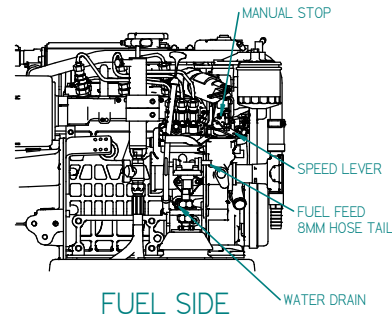

FLEXIBLE MOUNT

REV	DESCRIPTION	DATE	APPD	DRAWN
01				

NOTES		TITLE: BETA 25 HEAT EXCHANGE SEA PROP 60			
DIMENSIONS IN MM (INCH) DO NOT SCALE		PART FILE NAME: 100-08623 BETA25 (90) HE SEA PROP 60.asm			
BETA MARINE		DRAWN BY: TW		SIZE: A3	DWG NO: 100-08623
BETA MARINE LTD. DAVY WAY, WATERWELLS, QUEDDELEY, GLOUCESTERS, GL2 2AD, UK		CHECKED BY: LT		SCALE: NTS	PAGE: 1 of 1
TEL: (01452) 723492		FAX: (01452) 729916		DATE: 19/03/2014	REV: 02