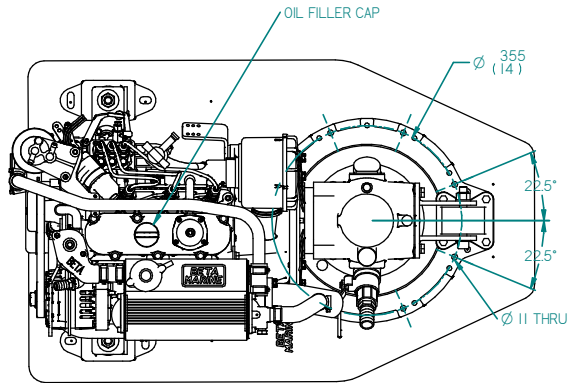

FLEXIBLE MOUNT

REV	DESCRIPTION	DATE	APPD	DRAWN
01				

NOTES		TITLE: BETA 25 HEAT EXCHANGE SEA PROP 60			
DIMENSIONS IN MM (INCH) DO NOT SCALE		PART FILE NAME: 100-08623 BETA25 (90) HE SEA PROP 60.asm			
BETA MARINE		DRAWN BY: TW		SIZE: A3	DWG NO: 100-08623
BETA MARINE LTD. DAVY WAY, WATERWELLS, QUEDDELEY, GLOUCESTERS, GL2 2AD, UK		CHECKED BY: LT		SCALE: NTS	PAGE: 1 of 1
TEL: (01452) 723492		FAX: (01452) 729916		DATE: 19/03/2014	REV: 02