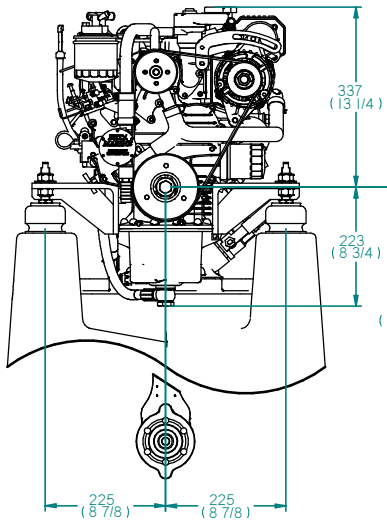

FLEXIBLE MOUNT

REV	DESCRIPTION	DATE	APPD	DRAWN
01				

NOTES		TITLE: BETA 25 HEAT EXCHANGE SEA PROP 60			
DIMENSIONS IN MM (INCH) DO NOT SCALE		PART FILE NAME: 100-08623 BETA25 (90) HE SEA PROP 60.asm			
BETA MARINE		DRAWN BY: TW		SIZE: A3	DWG NO: 100-08623
BETA MARINE LTD. DAVY WAY, WATERWELLS, QUEDDELEY, GLOUCESTERS, GL2 2AD, UK		CHECKED BY: LT		SCALE: NTS	PAGE: 1 of 1
TEL: (01452) 723492		FAX: (01452) 729916		DATE: 19/03/2014	REV: 02