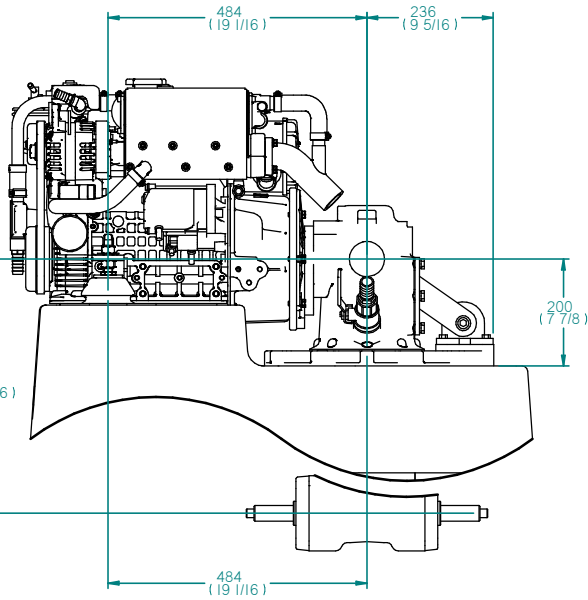

FLEXIBLE MOUNT

REV	DESCRIPTION	DATE	APPD	DRAWN
01				

NOTES		TITLE: BETA 25 HEAT EXCHANGE SEA PROP 60			
DIMENSIONS IN MM (INCH) DO NOT SCALE		PART FILE NAME: 100-08623 BETA25 (90) HE SEA PROP 60.asm			
BETA MARINE		DRAWN BY: TW		SIZE: A3	DWG NO: 100-08623
BETA MARINE LTD. DAVY WAY, WATERWELLS, QUEDDELEY, GLOUCESTERS, GL2 2AD, UK		CHECKED BY: LT		SCALE: NTS	PAGE: 1 of 1
TEL: (01452) 723492		FAX: (01452) 729916		DATE: 19/03/2014	REV: 02