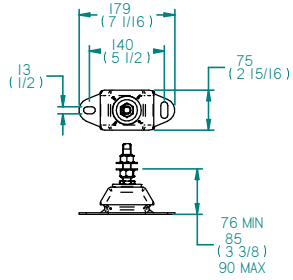

FLEXIBLE MOUNT

REV	DESCRIPTION	DATE	APPD	DRAWN
01				

NOTES		TITLE: BETA 25 HEAT EXCHANGE SEA PROP 60			
DIMENSIONS IN MM (INCH) DO NOT SCALE		PART FILE NAME: 100-08623 BETA25 (90) HE SEA PROP 60.asm			
BETA MARINE		DRAWN BY: TW		SIZE: A3	DWG NO: 100-08623
BETA MARINE LTD. DAVY WAY, WATERWELLS, QUEDDELEY, GLOUCESTERS, GL2 2AD, UK		CHECKED BY: LT		SCALE: NTS	PAGE: 1 of 1
TEL: (01452) 723492		FAX: (01452) 729916		DATE: 19/03/2014	REV: 02