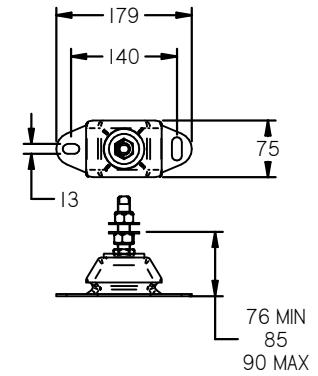

FLEXIBLE MOUNT

REV	DESCRIPTION	DATE	APP'D	DRAWN
01	MOVE FUEL FILTER AND SUMP PUMP	16/06/15	LT	TW
02	MOVE G-BOX OIL COOLER	12/01/16	LT	TW

NOTES 359kg DRY WEIGHT

TITLE: BETA85 HEAT EXCHANGE
TM345 GEARBOX

DIMENSIONS IN MM (INCH) DO NOT SCALE PART FILE NAME: BETA80 BASE.asm

BETA MARINE
 BETA MARINE LTD,
 DAVY WAY,
 WATERWELLS,
 QUEDGELEY,
 GLOUCESTER. GL2 2AD, UK
 TEL: (01452) 723482 FAX: (01452) 729916

DRAWN BY: TW	SIZE: A4	DWG NO: 100-10180	REV: 02
CHECKED BY: LT	SCALE: NTS	PAGE: 1 of 1	DATE: 26/03/2015