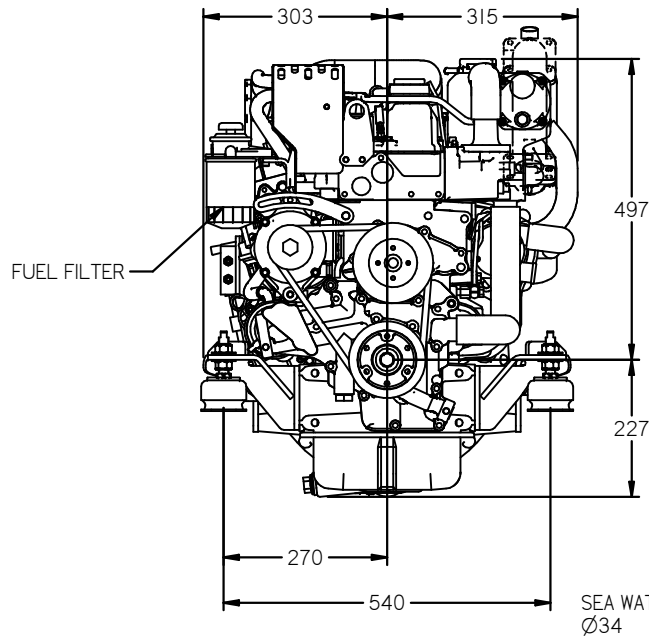

FLEXIBLE MOUNT

REV	DESCRIPTION	DATE	APP'D	DRAWN
01	MOVE FUEL FILTER AND SUMP PUMP	16/06/15	LT	TW
02	MOVE G-BOX OIL COOLER	12/01/16	LT	TW

NOTES 359kg DRY WEIGHT

TITLE: BETA85 HEAT EXCHANGE
TM345 GEARBOX

DIMENSIONS IN MM (INCH) DO NOT SCALE PART FILE NAME: BETA80 BASE.asm

BETA MARINE
 BETA MARINE LTD,
 DAVY WAY,
 WATERWELLS,
 QUEDGELEY,
 GLOUCESTER. GL2 2AD, UK
 TEL: (01452) 723482 FAX: (01452) 729916

DRAWN BY: TW	SIZE: A4	DWG NO: 100-10180	REV: 02
CHECKED BY: LT	SCALE: NTS	PAGE: 1 of 1	DATE: 26/03/2015