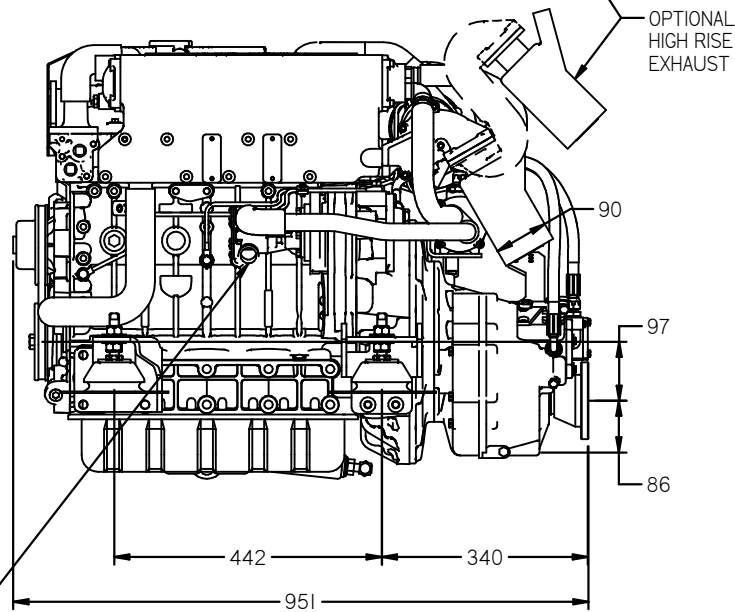

FLEXIBLE MOUNT

REV	DESCRIPTION	DATE	APP'D	DRAWN
01	MOVE FUEL FILTER AND SUMP PUMP	16/06/15	LT	TW
02	MOVE G-BOX OIL COOLER	12/01/16	LT	TW

NOTES 359kg DRY WEIGHT

TITLE: BETA85 HEAT EXCHANGE
TM345 GEARBOX

DIMENSIONS IN MM (INCH) DO NOT SCALE PART FILE NAME: BETA80 BASE.asm

BETA MARINE
 BETA MARINE LTD,
 DAVY WAY,
 WATERWELLS,
 QUEDGELEY,
 GLOUCESTER. GL2 2AD, UK
 TEL: (01452) 723482 FAX: (01452) 729916

DRAWN BY: TW	SIZE: A4	DWG NO: 100-10180	REV: 02
CHECKED BY: LT	SCALE: NTS	PAGE: 1 of 1	DATE: 26/03/2015