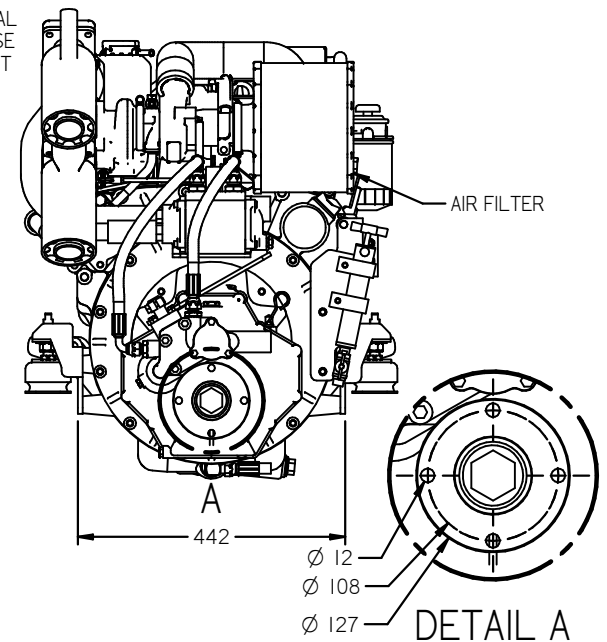

FLEXIBLE MOUNT

REV	DESCRIPTION	DATE	APP'D	DRAWN
01	MOVE FUEL FILTER AND SUMP PUMP	16/06/15	LT	TW
02	MOVE G-BOX OIL COOLER	12/01/16	LT	TW

NOTES 359kg DRY WEIGHT

TITLE: BETA85 HEAT EXCHANGE
TM345 GEARBOX

DIMENSIONS IN MM (INCH) DO NOT SCALE PART FILE NAME: BETA80 BASE.asm

BETA MARINE
 BETA MARINE LTD,
 DAVY WAY,
 WATERWELLS,
 QUEDGELEY,
 GLOUCESTER. GL2 2AD, UK
 TEL: (01452) 723482 FAX: (01452) 729916

DRAWN BY: TW	SIZE: A4	DWG NO: 100-10180	REV: 02
CHECKED BY: LT	SCALE: NTS	PAGE: 1 of 1	DATE: 26/03/2015